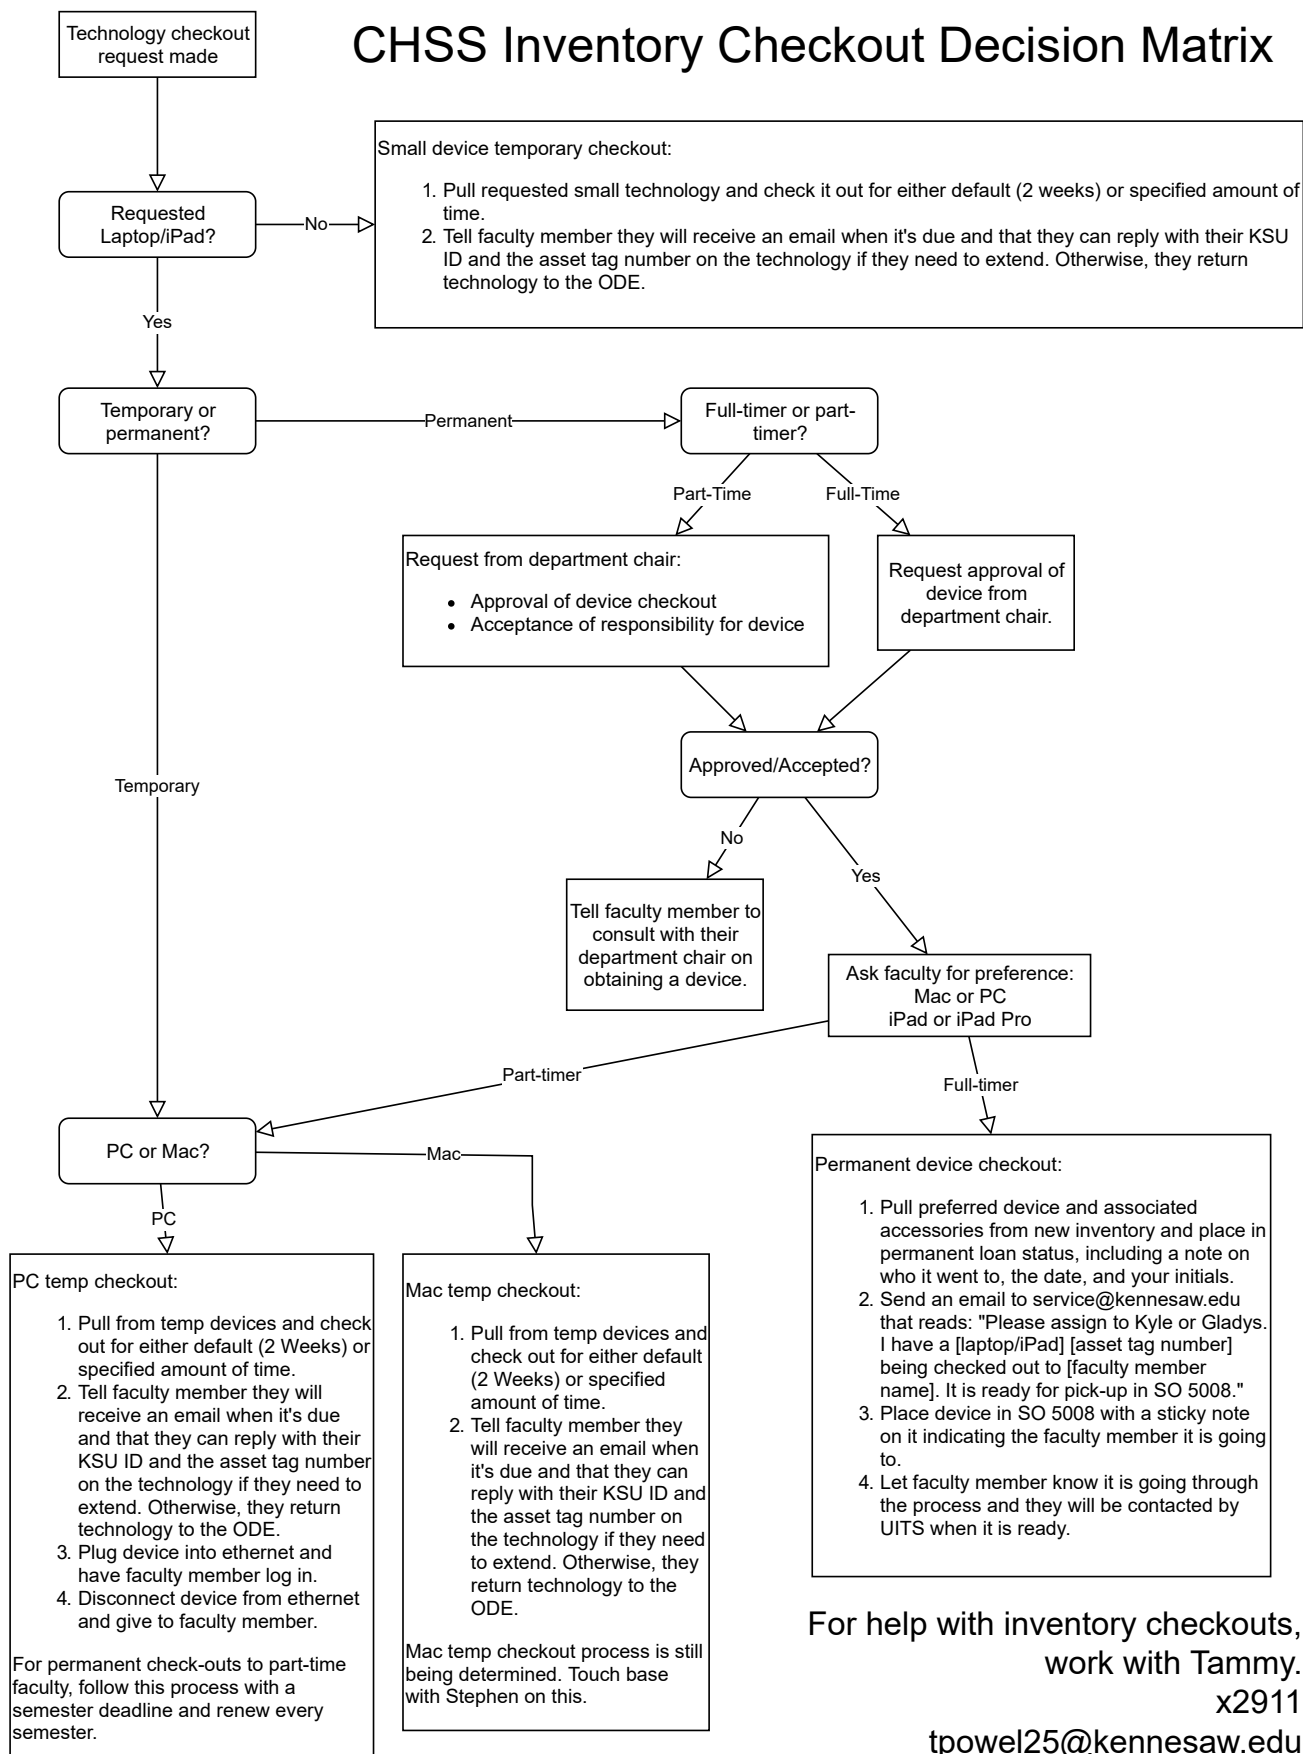

# CHSS Inventory Checkout Decision Matrix

For help with inventory checkouts,  
work with Tammy.  
x2911  
tpowel25@kennesaw.edu